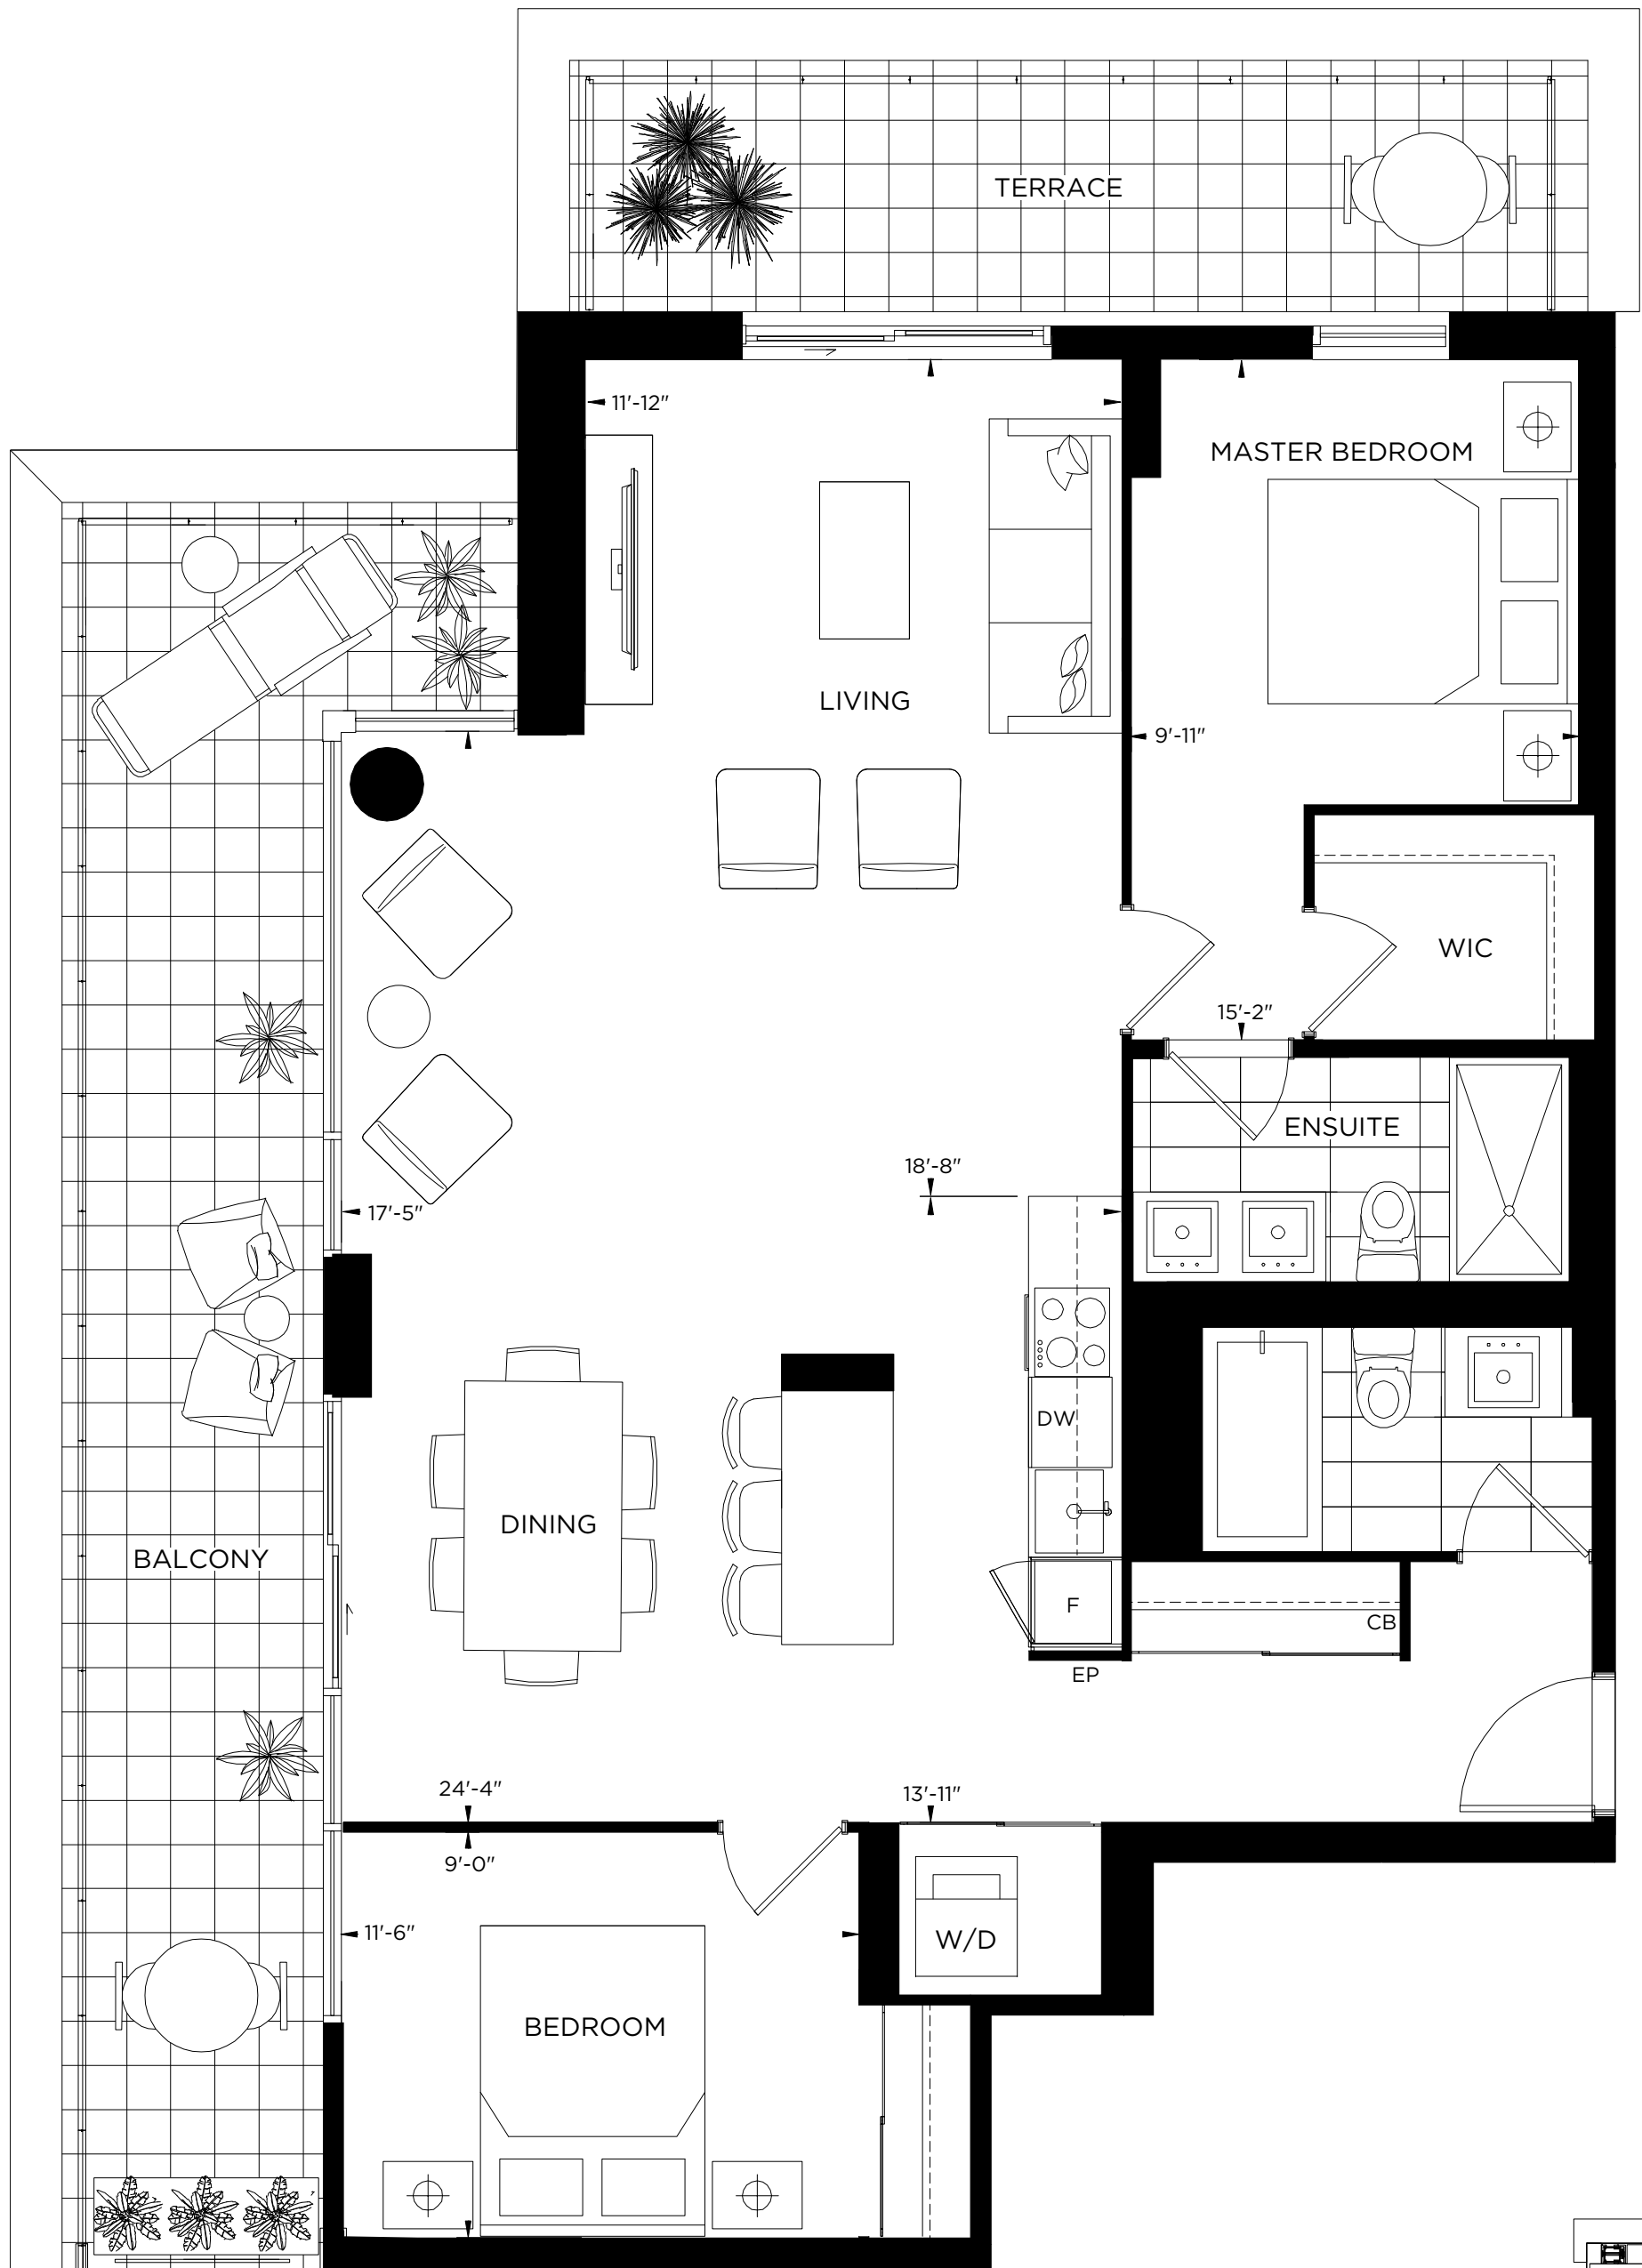

TERRASSE

AT THE HUNT CLUB

TURNBERRY

2 Bedroom

1,092 square feet
Terraces 127 square feet
Balcony 245 square feet

All dimensions are approximate and subject to normal construction variances. Dimensions may exceed the usable floor area. Sizes and specifications subject to change without notice. Terrace/Balcony sizes may vary. Please ask sales representative for more details. Furniture is displayed for illustration purposes only and does not necessarily reflect the electrical plan for the suite. Suites are sold unfurnished. E. & O.E.