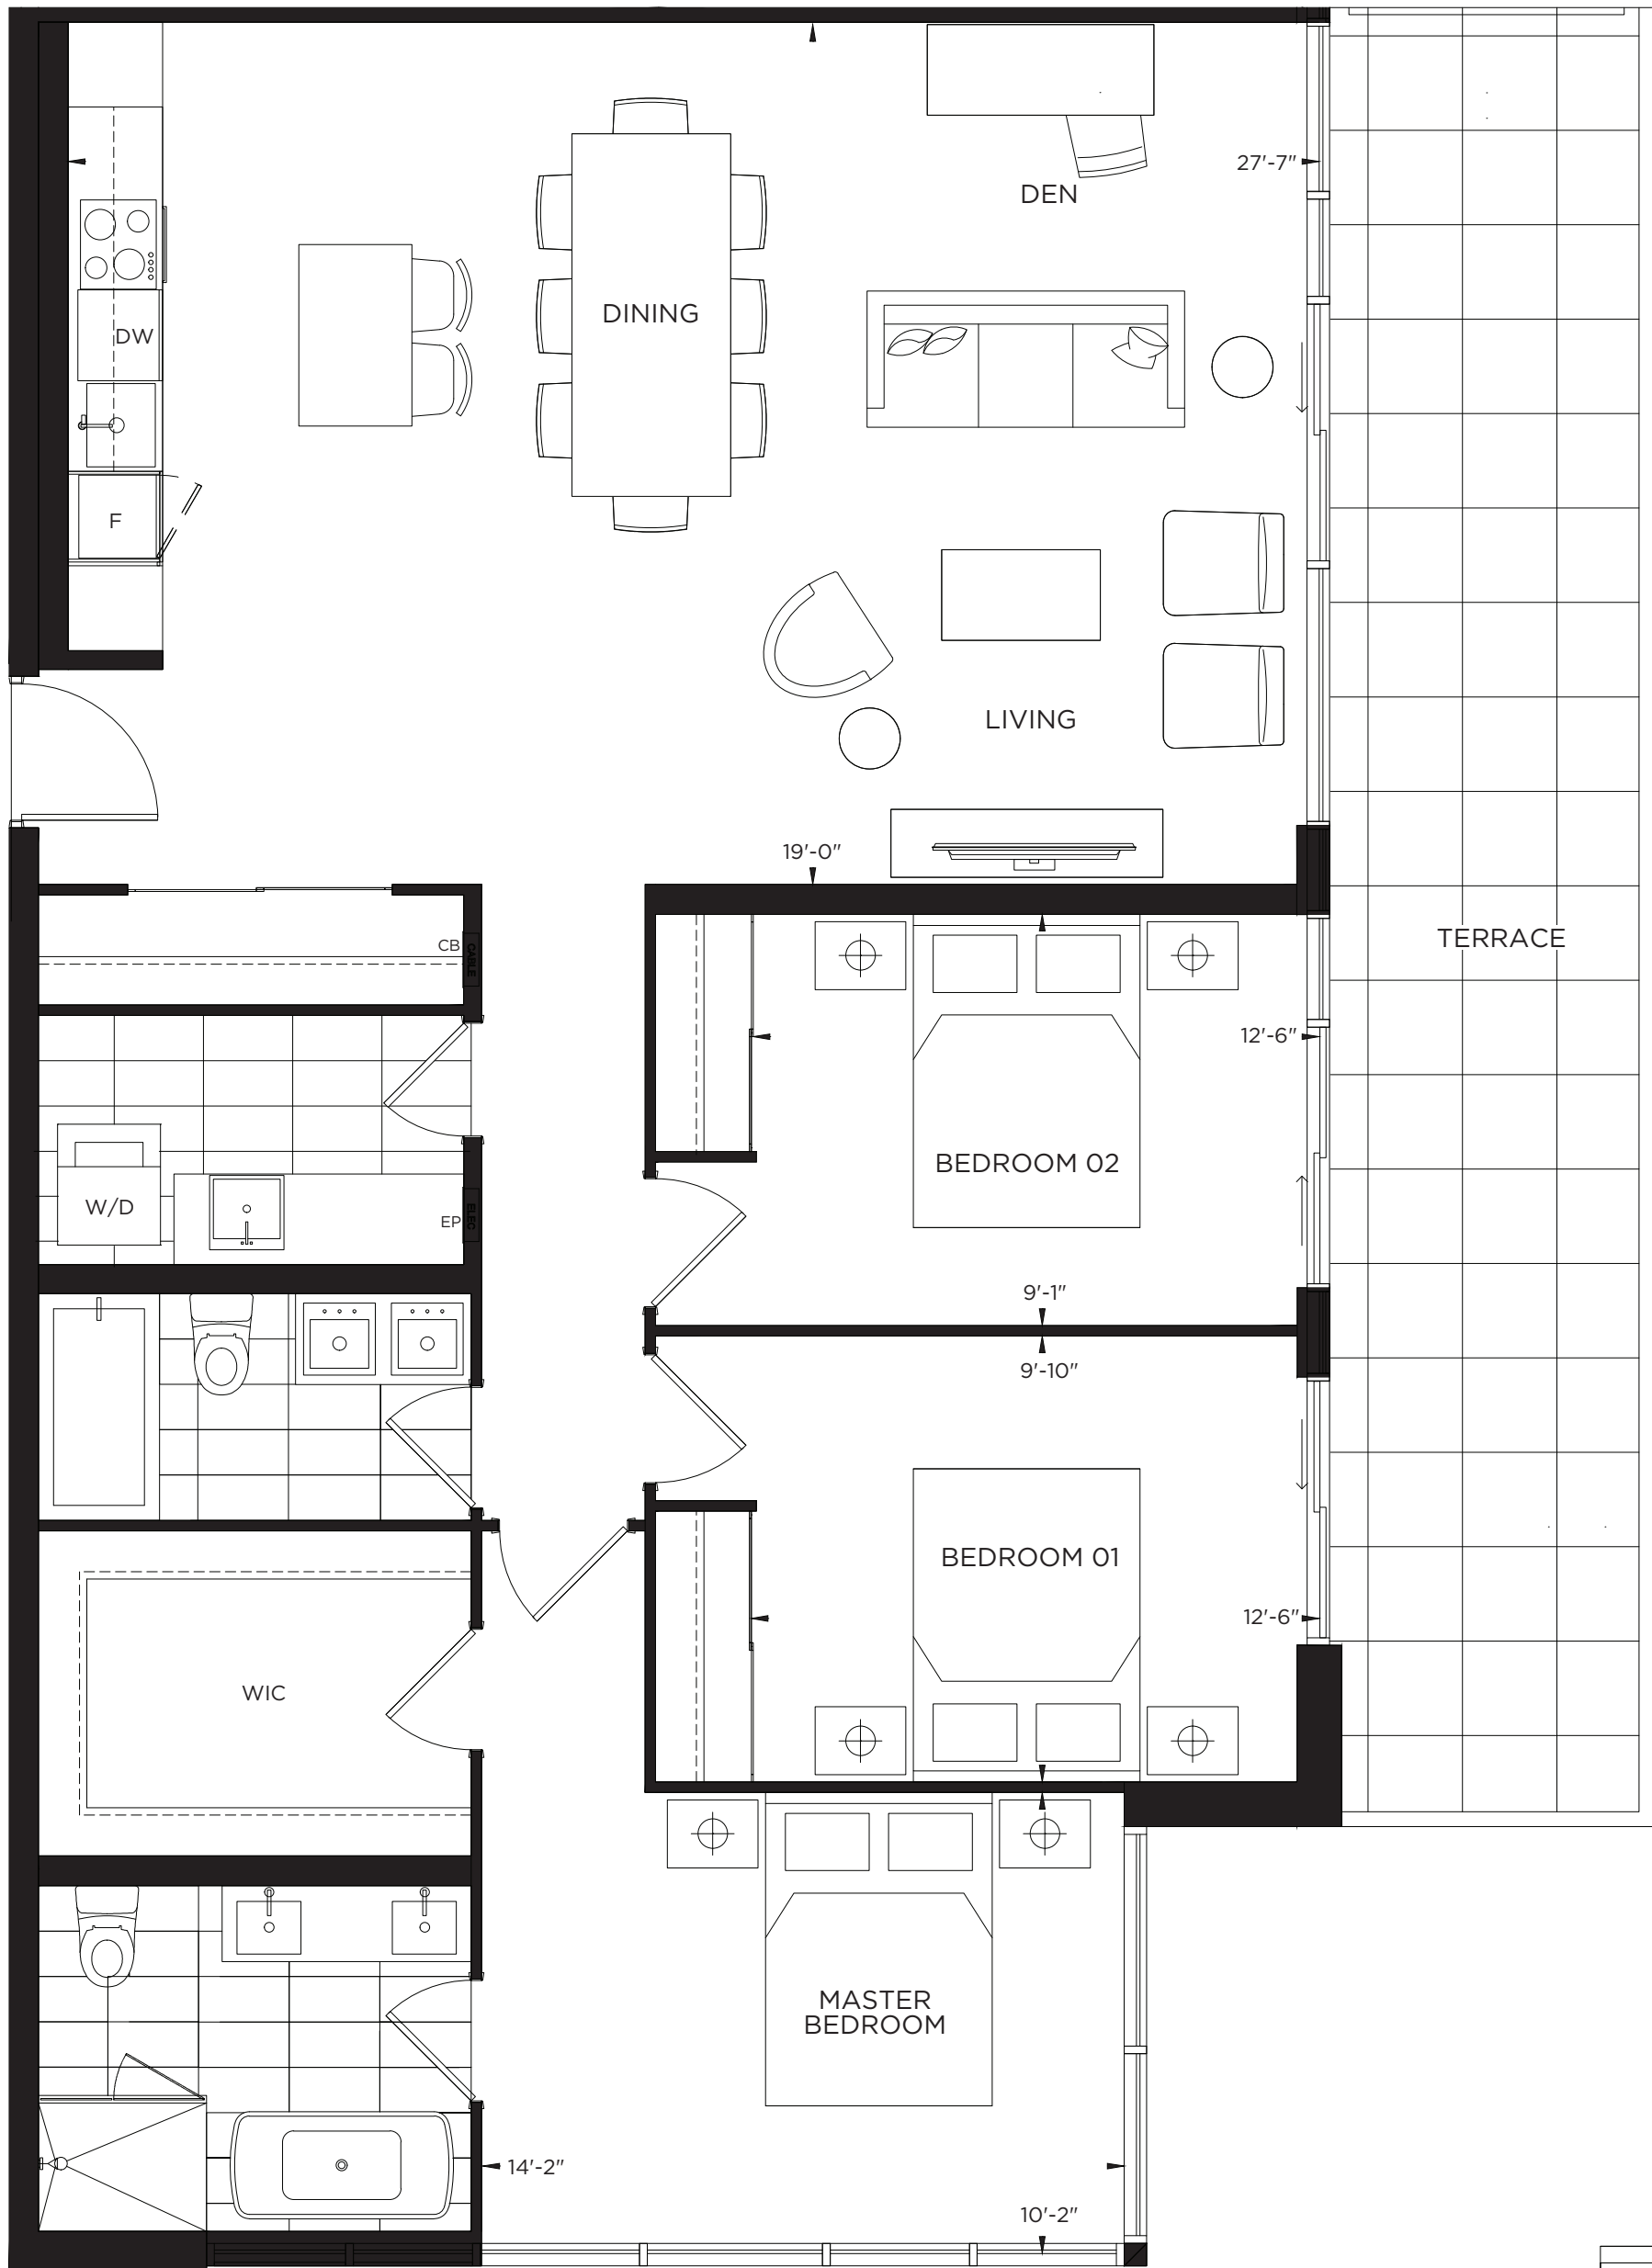

TERRASSE

AT THE HUNT CLUB

PEBBLE BEACH

3 Bedroom

1,431 square feet

Terrace 277 square feet

All dimensions are approximate and subject to normal construction variances. Dimensions may exceed the usable floor area. Sizes and specifications subject to change without notice. Terrace/Balcony sizes may vary. Please ask sales representative for more details. Furniture is displayed for illustration purposes only and does not necessarily reflect the electrical plan for the suite. Suites are sold unfurnished. E. & O.E.